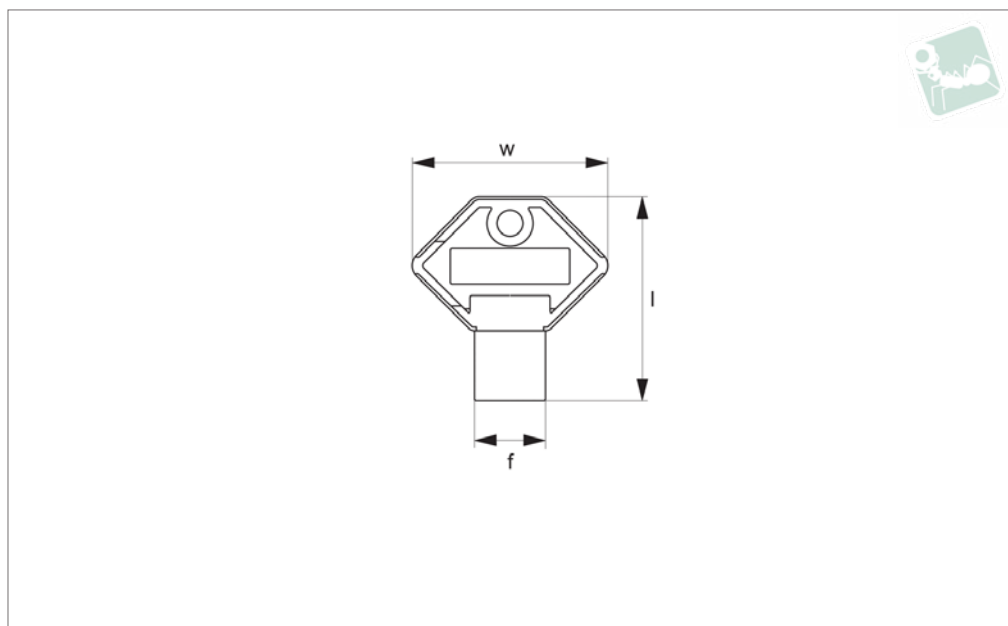

Keys - Flexi-System

for cam latches and locks - plastic

Latches

CC0013

LATCHES

Material

Body: plastic.

type cam latches no special key required - simply use flat head screwdriver.

Technical Notes

Keys for our range of cam latches. For slot

Important Notes

Sold subject to pack quantity.

Order No.	Insert driver	f	l	w
CC0013.M0040	7mm Triangle	40	41.5	40
CC0013.M0006	6mm Square	40	41.5	40
CC0013.M0010	7mm Square	40	41.5	40
CC0013.M0020	8mm Square	40	41.5	40