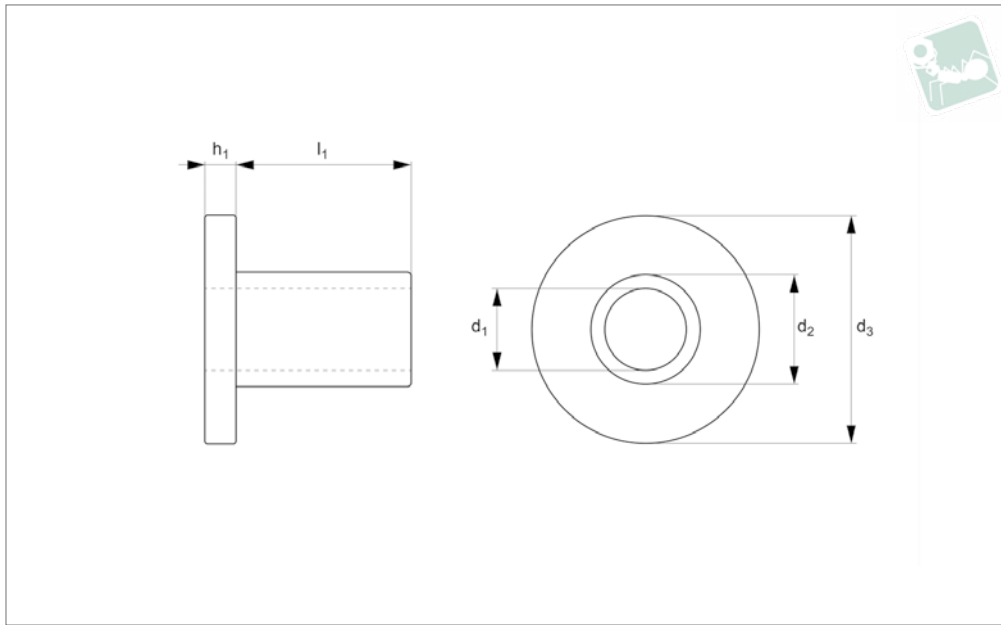

Shoulder Washer i/d 3,0 - 6,5

Nylon

N6060.60N.1

NYLON

Material

Nylon 66 (PA 6/66), standard.). Natural or black.

Technical Notes

*"For thread" recommendation based on

„fine/close fit“ tolerance for metric fastener and clearance hole. For normal and loose fit tolerances please make your own calculations. Nylon parts offer good electrical insulation, are resistant to corro-